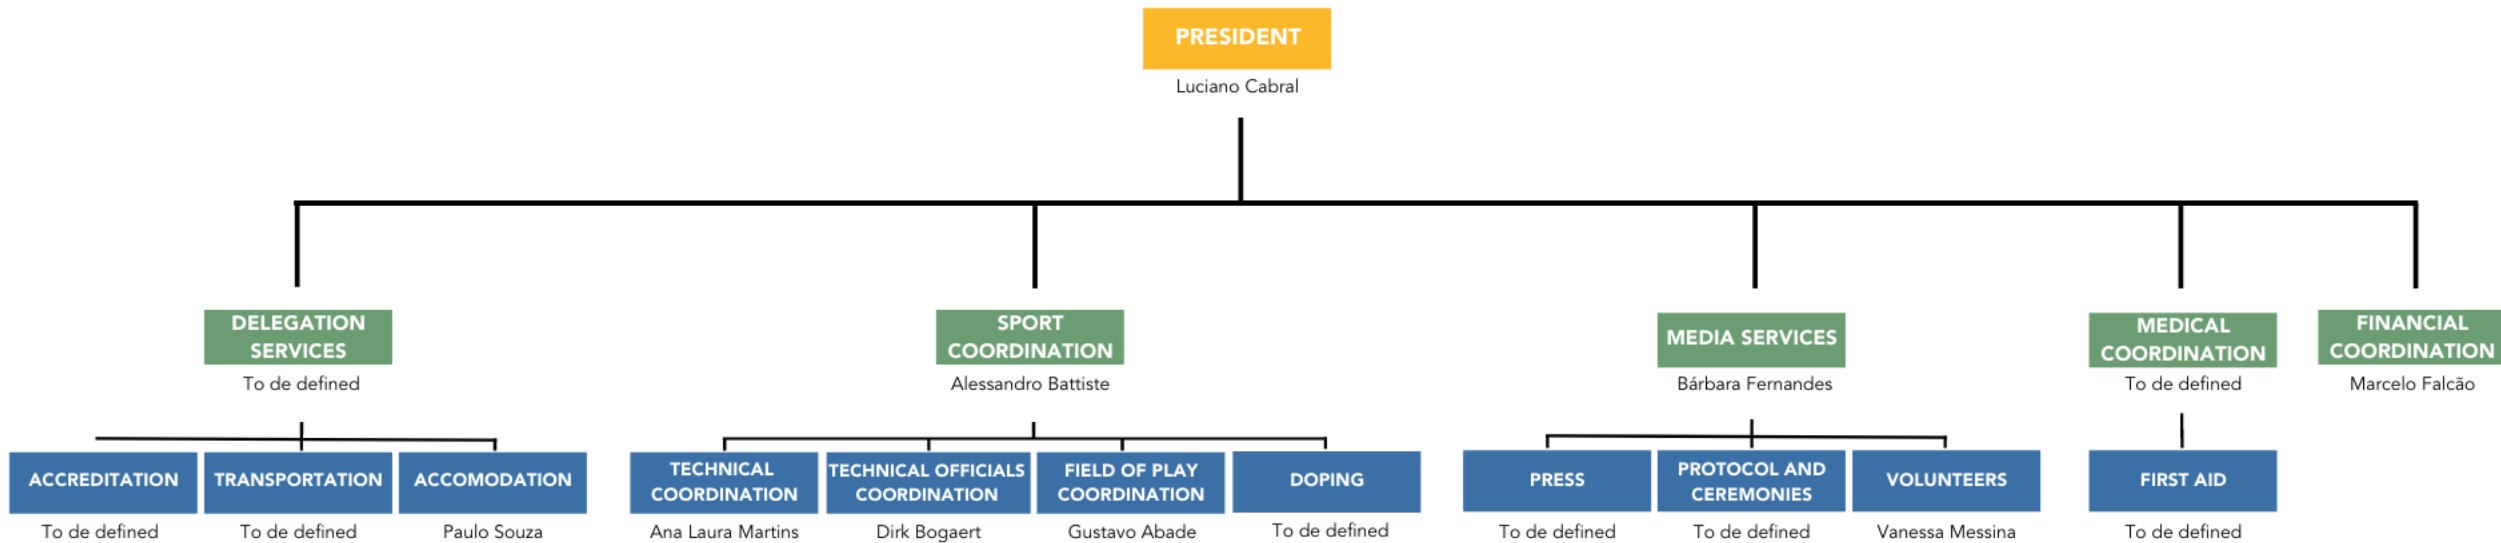

MIXED TEAM RELAY:

- Super sprint distances (250 - 300 m swimming, 5 - 8 km cycling and 1.5 - 2 km running).

More informations can be consulted at Triathlon - Regulations 2022 published by FISU.

LOCAL ORGANIZING COMMITTEE STRUCTURE

FISU
WORLD
UNIVERSITY
CHAMPIONSHIP
TRIATHLON

THE CITY

Maceió is the capital State of Alagoas and is the fifth most populous city in the Brazilian Northeast, with over one million inhabitants.

Known mainly for the beautiful beaches that make up a paradisiacal look.