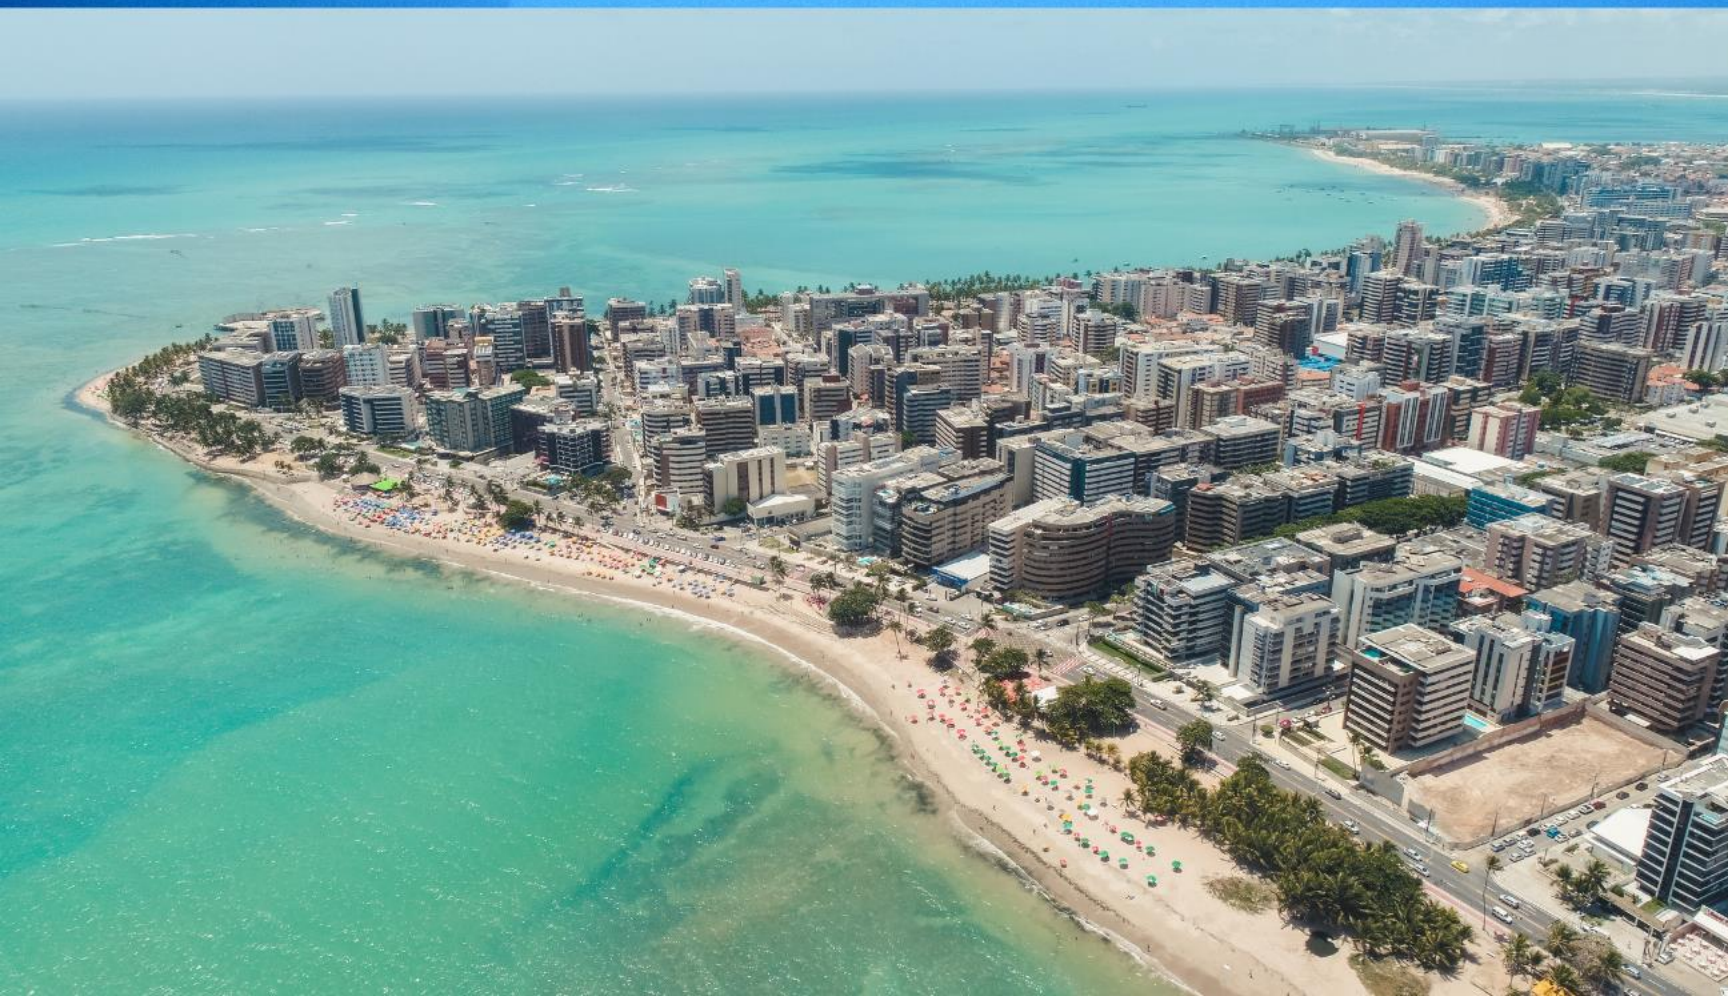

FISU
WORLD
UNIVERSITY
CHAMPIONSHIP
TRIATHLON

THE CITY

Maceió is the capital State of Alagoas and is the fifth most populous city in the Brazilian Northeast, with over one million inhabitants.

Known mainly for the beautiful beaches that make up a paradisiacal look.

The city has a big coast with many famous beaches of white sand and hot water.

- Area: 509.6 km²
- Elevation: 7 m
- Local time: GMT -3
- Average temperature: 29°C
- Season: Winter to Spring

ACCOMMODATION

FISU
WORLD
UNIVERSITY
CHAMPIONSHIP
TRIATHLON

COMPETITION VENUE

The competition venue is the same as Iron Man 70.3, located between Pajuçara and Ponta Verde Beaches.

INDIVIDUAL COMPETITION COURSE

Swim 750m