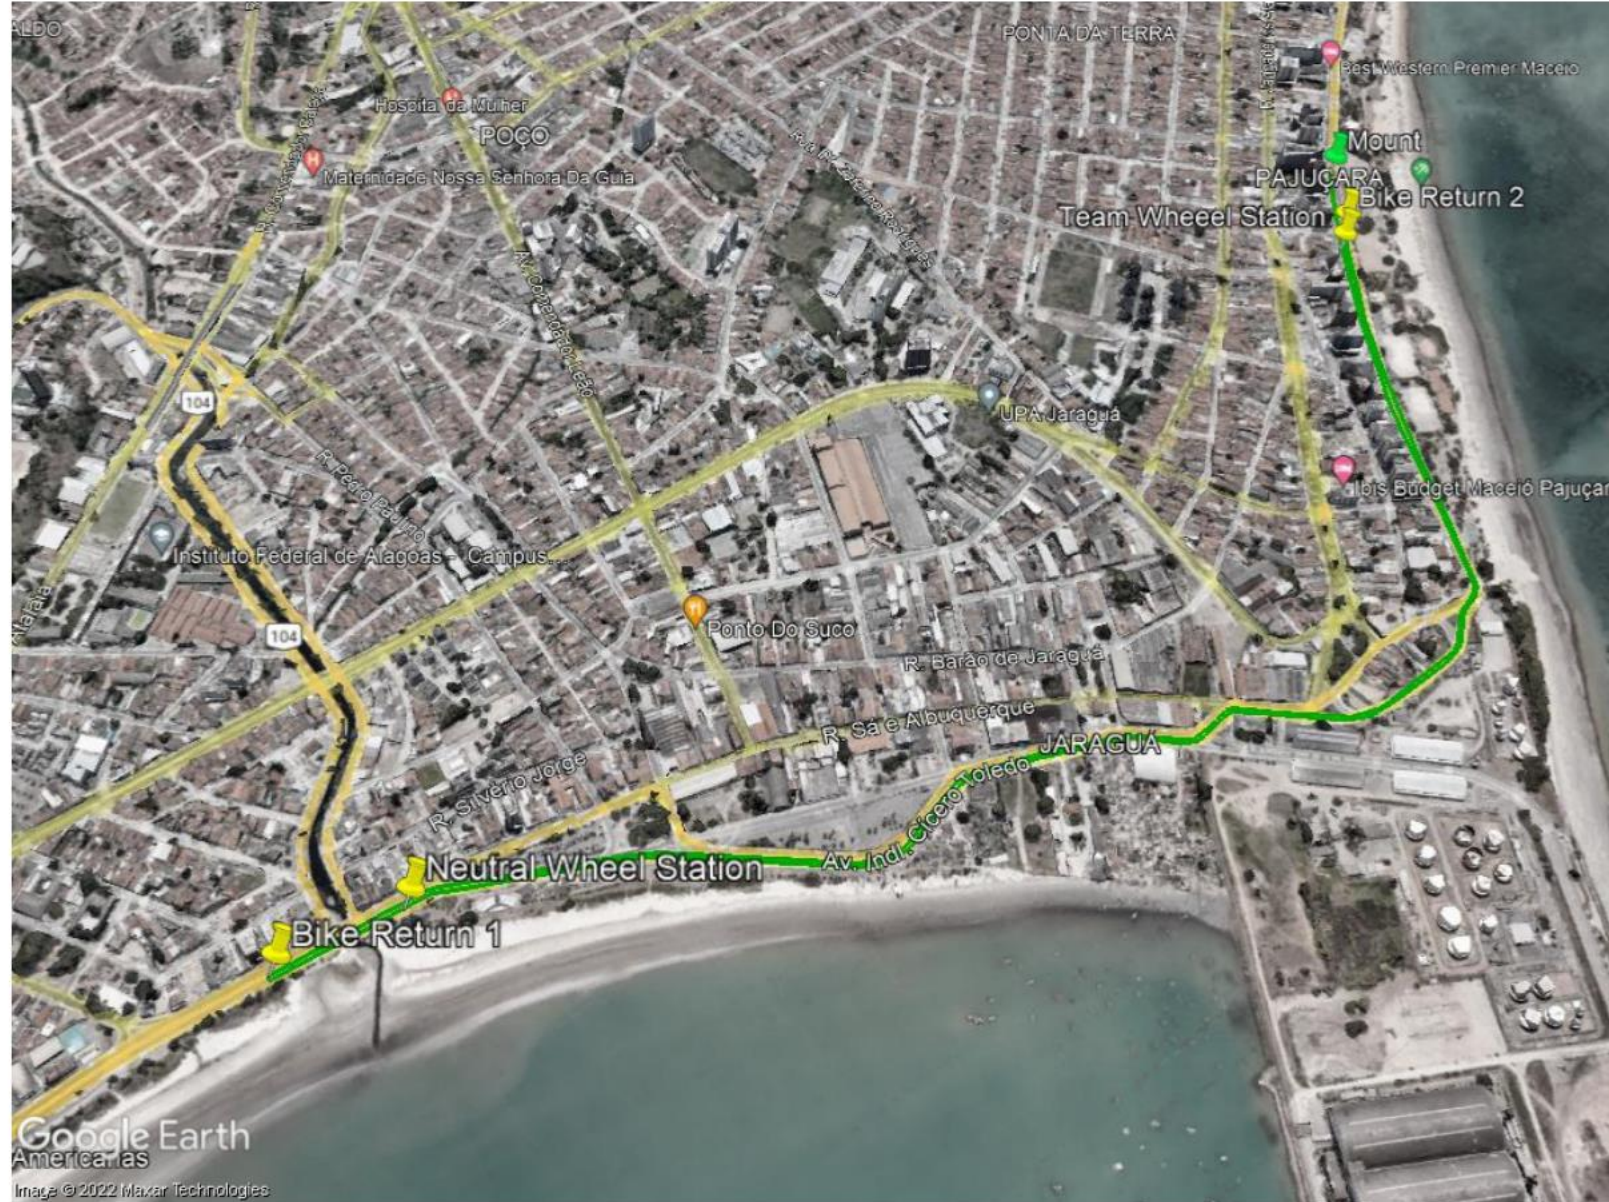

INDIVIDUAL COMPETITION COURSE

Bike Course 5km